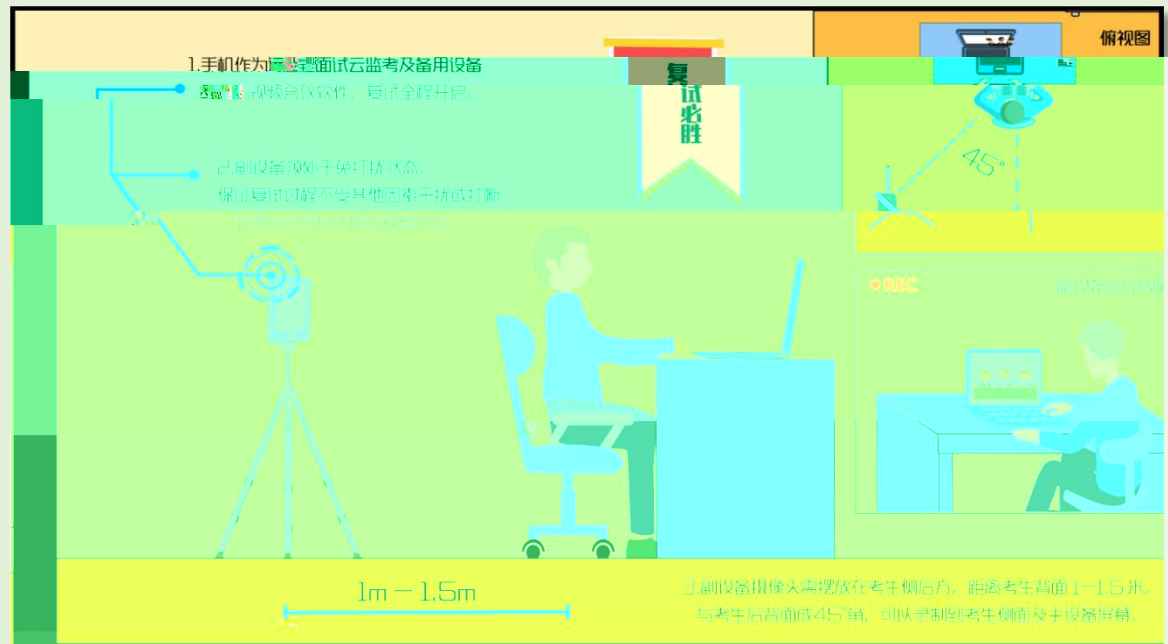

河海大學

HOHAI UNIVERSITY

C

C

6. 建议考生距离主设备
摄像头约50~60cm

5. 正面电脑摄像头
保证视频中面部图像清晰

1. 不得过度修饰仪容

2. 不得佩戴墨镜、口罩

4. 穿着得体

3. 不得佩戴帽子、头饰, 头发不得遮挡面部

7. 主设备视频中考生界面底端始终不得高于胸部

● REC

1. <https://www.yjszsms.com/school/10294>
- 2.
- 3.
- 4.

The screenshot shows the interface of the '研究生招生在线面试平台' (Graduate Admission Online Interview Platform). At the top left is the Hohai University logo and name. The main header area is blue and contains the title '研究生招生在线面试平台' and the subtitle 'Remote Interview Service Platform'. A prominent button labeled '设备检测' (Device Check) is highlighted with a red arrow. To the right is a 3D illustration of a laptop and books. Below the header, a grey bar says 'Welcome 马' (Welcome Ma). A yellow banner with the text '请先检测您的设备!' (Please check your device first!) is also highlighted with a red arrow. On the right side, there is a '通知公告' (Notice) section, also highlighted with a red arrow. At the top right of the browser window, there are icons for zooming and refreshing, with a red arrow pointing to them.