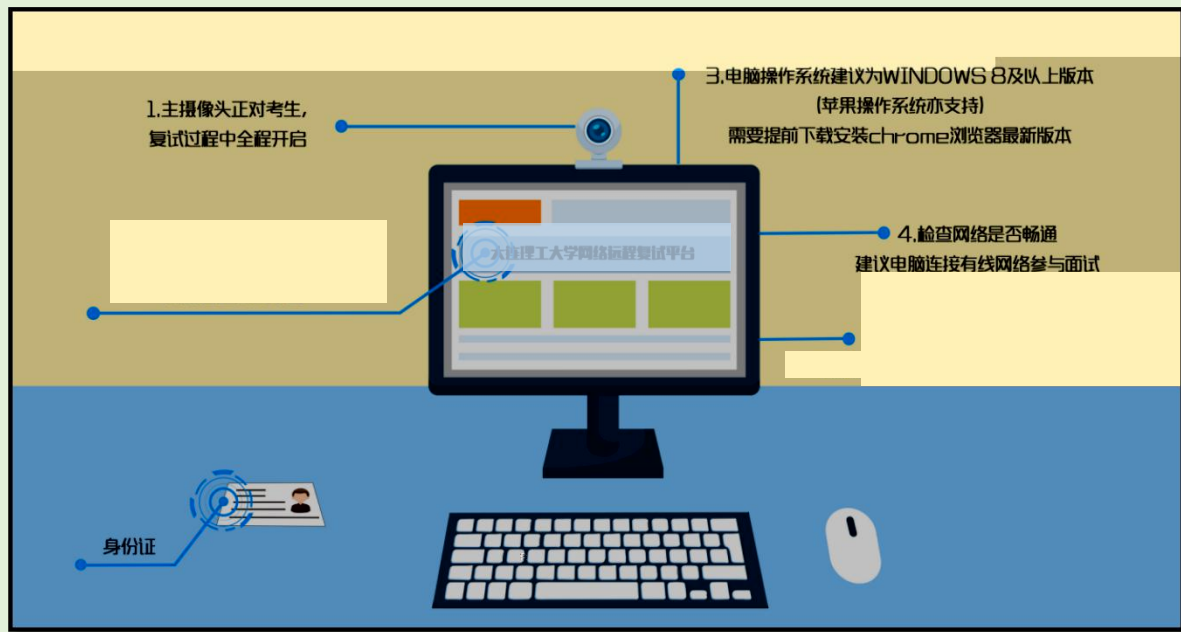

河海大學

HOHAI UNIVERSITY

C

C

6. 建议考生距离主设备
摄像头约50~60cm

5. 正面电脑摄像头
保证视频中面部图像清晰

1. 不得过度修饰仪容

2. 不得佩戴墨镜、口罩

4. 穿着得体

3. 不得佩戴帽子、头饰, 头发不得遮挡面部

7. 主设备视频中考生界面底端始终不得高于胸部

● REC

1. <https://www.yjszsms.com/school/10294>
- 2.
- 3.
- 4.

The screenshot shows the interface of the '研究生招生在线面试平台' (Graduate Admission Online Interview Platform). At the top left is the Hohai University logo and name. The main header area is blue and contains the title '研究生招生在线面试平台' and the subtitle 'Remote Interview Service Platform'. A prominent button labeled '设备检测' (Device Check) is highlighted with a red arrow. To the right is a 3D illustration of a laptop and books. Below the header, a grey bar says 'Welcome 马' (Welcome Ma). A yellow banner with the text '请先检测您的设备!' (Please check your device first!) is also highlighted with a red arrow. On the right side, there is a '通知公告' (Notice) section, also highlighted with a red arrow. At the top right of the browser window, there are icons for zooming and refreshing, with a red arrow pointing to them.